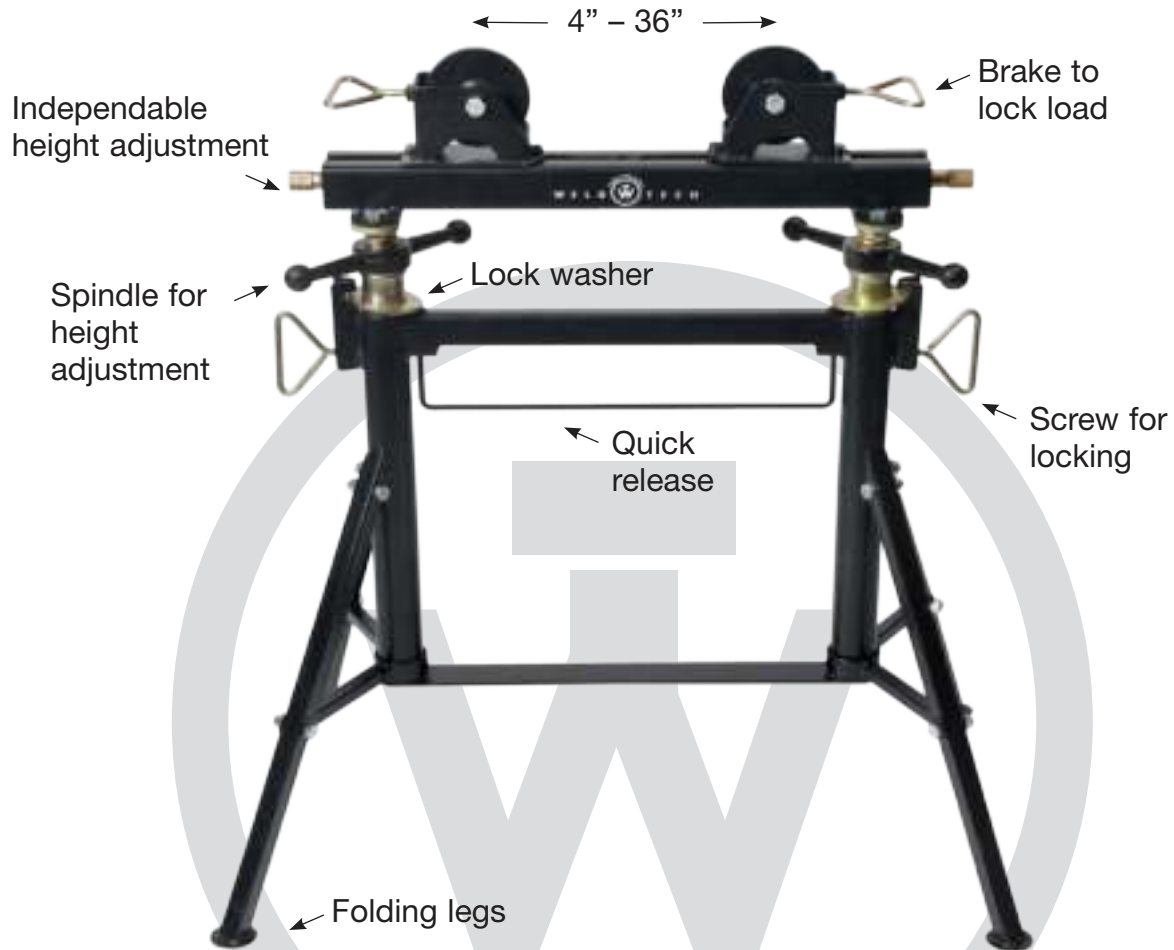

WT Multi

Cat. no	Minimum height	Maximum height	Kg	Lbs
WT Multi	740 mm	1090 mm	28	56

Floor model Multi Head

Cat. no	Kg	Lbs
Multihead	11	22